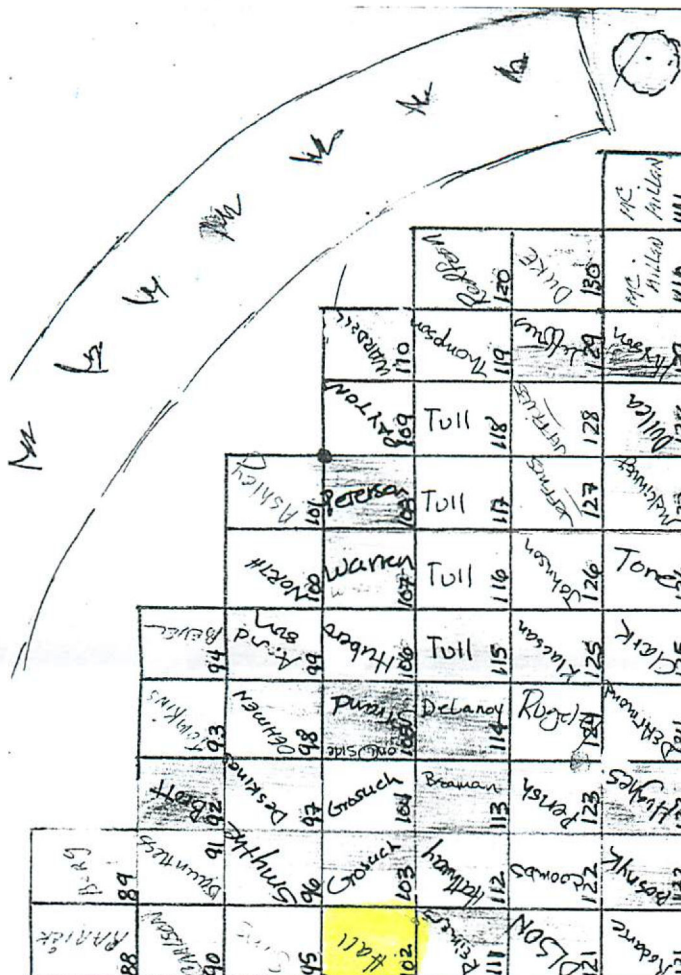

MARTY

LOUISE AND VICKY

MARTY

Rest-Haven
Funeral Home

Victoria Krend
17-46-86
Louise Heckendorf
17-46-85
Marty Hall
16-46-102

Mausoleum & Office

Future Development

Block _____
Section _____
Lot _____

REST-HAVEN
MEMORIAL PARK & FUNERAL HOME
3900 Willamette Street
Eugene, Oregon 97405
(541) 345-8521

SOUTH WILLAMETTE STREET

39TH AVENUE

MARTY

Acacia II Urn Garden - BL 16

LOUISE AND VICKY

ACACIA URN GARDEN

Block 17

					of Dunlop	50		of Stacom
					8	2	3	4
				9	8	7	6	5
		10		11	12	13	14	15
		22		20	19	18	17	16
		23		26	27	28	29	30
39		37		35	34	33	32	31
		40		43	44	45	46	47
		54		52	51	50	49	48

Dolan	Dolan	Ross	Kirk
66	67	68	69
74	73	72	71
75	76	77	75
87	86	85	84
88	89	90	91
104	103	102	101
105	106	107	108
119	118	117	116

MARTY

VICKY & LOUISE

MARTY

MARTY

HOWARD V.
MAY 1915
MAY 1985