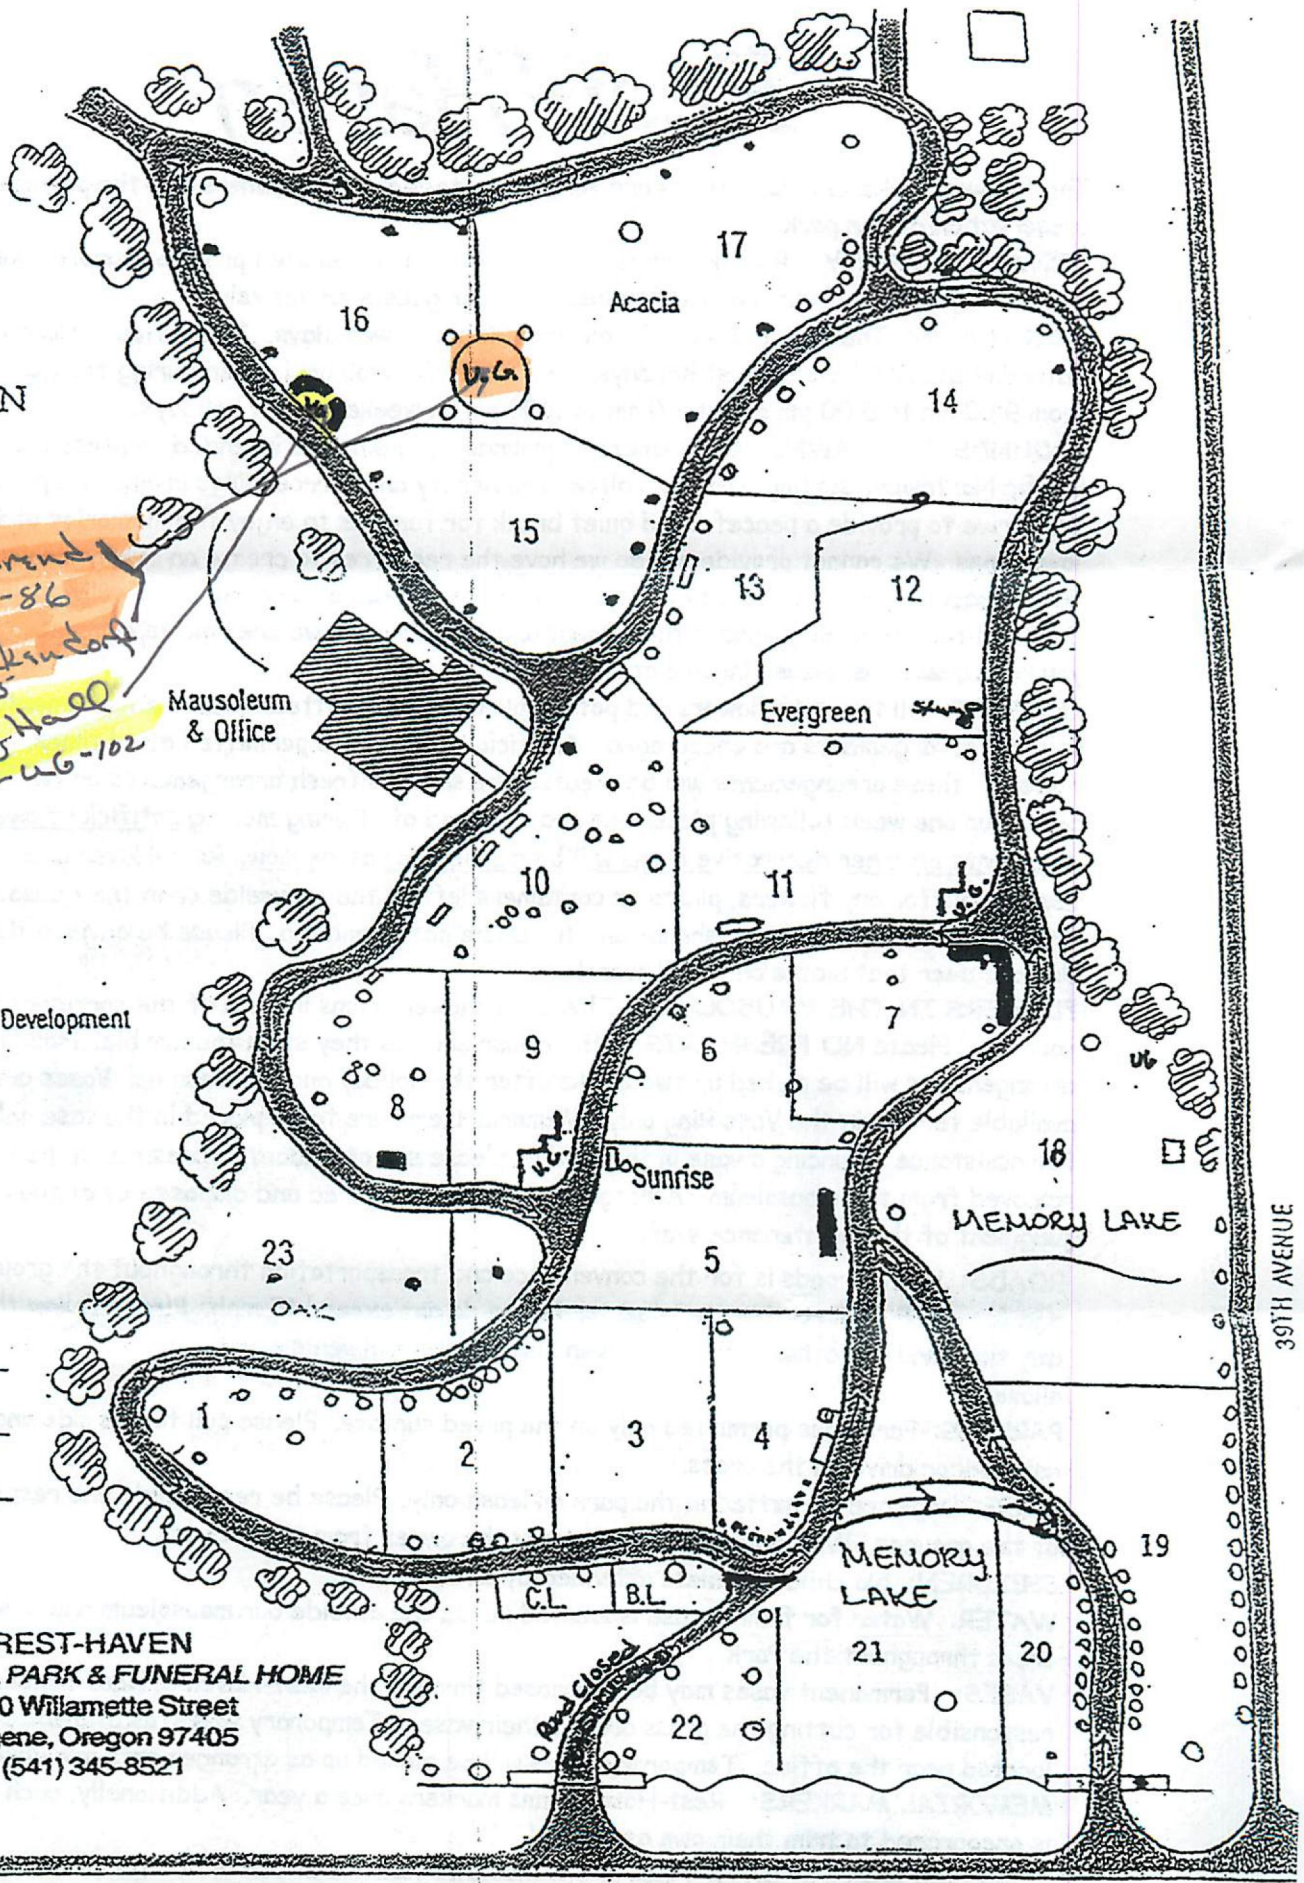

MARTY

LOUISE AND VICKY

MARTY

Rest-Haven
Funeral Home

Victoria Krend
17-46-86
Louise Heckendorf
17-46-85
Marty Hall
16-46-102

Mausoleum & Office

Future Development

Block _____
Section _____
Lot _____

REST-HAVEN
MEMORIAL PARK & FUNERAL HOME
3900 Willamette Street
Eugene, Oregon 97405
(541) 345-8521

SOUTH WILLAMETTE STREET

39TH AVENUE

MARTY

Acacia II Urn Garden - BL 16

LOUISE AND VICKY

ACACIA URN GARDEN

Block 17

					of Dunlop	50		of Stacom
					8	2	3	4
				9	8	7	6	5
		10		11	12	13	14	15
		22		20	19	18	17	16
		23		26	27	28	29	30
39		37		35	34	33	32	31
		40		43	44	45	46	47
		54		52	51	50	49	48

Dolan	Dolan	Ross	Kirk
66	67	68	69
74	73	72	71
75	76	77	75
87	86	85	84
88	89	90	91
104	103	102	101
105	106	107	108
119	118	117	116

MARTY

VICKY & LOUISE

MARTY

MARTY

HOWARD V.
MAY 1915
MAY 1985